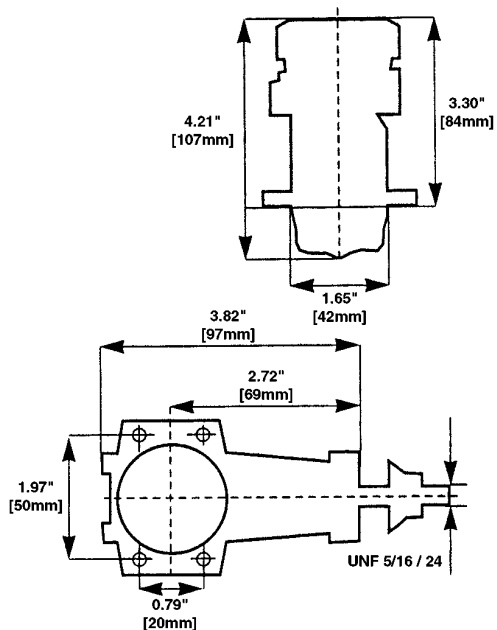

View#	Part#	Description
1	2262774	High Speed Needle
2	2202062	Carburetor Body O-ring
3	2211862	Needle Ratchet Spring Nut
4	22302773	Spray Bar
5	2250445	Throttle Barrel Guide Screw
6	22170815	Throttle Barrel Spring
7	22313144	Throttle Barrel
8	22333236	Throttle Arm
9	2263099	Idle Needle
10	2232232	Carburetor Body
11	22210286	Fuel Nipple
12	22250346	Screw Set
13	22072813	Needle Valve Assembly
14	22082378	Carburetor Retainer
15	22023104	Idle Needle O-ring
16	22592342	Throttle Barrel Dust Shield
17	22172779	Ratchet Spring
18	22170814	Throttle Barrel Stop Screw Spring

### X61K Dimensions

### X61K

X61K ABC RE R/C w/Muffler

**Technical Specifications:**

Displacement:	.61 cu.in. [9.95cc]
Bore x Stroke:	.945 x .866 in. [24 x 22mm]
X61K R/C Output:	BHP / R.P.M.- 1.85 @ 16,500
Weight w/o Muffler:	21.40 oz. [610 gr.]
Suggested Props:	10x8, 10x9, 11x7, 11x8, 12x6, 12x7