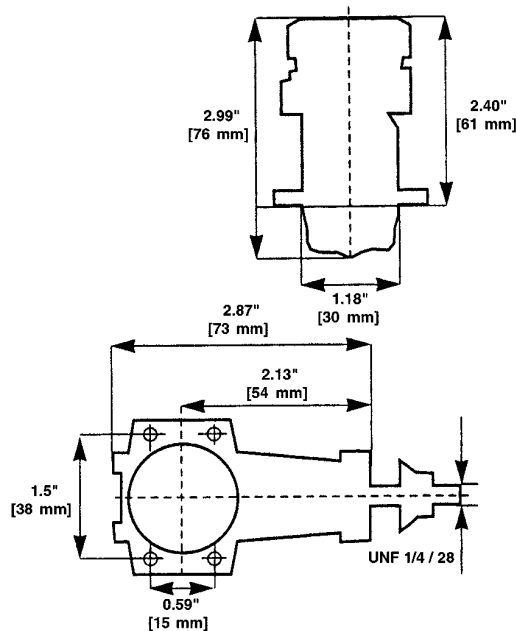

View#	Part#	Description
1	22260354	High-Speed Needle
2	22114428	Nut, Lock Washer, Lock Nut
3	22324039	Venturi w/O-ring
4	22300825	Spray Bar/Needle Assembly
5	22020561	Venturi O-ring

Carburetor Parts List

G34 C/L Dimensions

**Super
TiGRE**

www.supertigre.com

SUPZ1020 for SUPG0805

**Super
TiGRE**

Exploded Views

G34 C/L

G34 Ring C/L w/Muffler

Technical Specifications:

Displacement:	.34 cu.in. [5.5 cc]
Bore x Stroke:	.787 x .669 in. [20 x 17.5 mm]
Output:	BHP / R.P.M. - 0.98 @ 16,500
Weight w/ Muffler:	12.73 oz. [363 gr.]
Suggested Props:	8x7, 9x6, 9x7, 10x5

Engine Parts List

View#	Part #	Description
1	22293230	Cylinder Head
2	22043138	Cylinder Liner
3	22203140	Piston
4	22232990	Piston Ring
5	22273024	Wrist Pin
6	22132077	Wrist Pin Retainer
7	22033234	Connecting Rod
8	22053139	Crankcase
9	22121911	Front Bearing
10	22122834	Rear Bearing
11	22013137	Crankshaft
12	22222856	Crankshaft Spacer
13	22243041	Engine Gasket Set
14	22283116	Backplate
15	22100234	Lock Cone
16	22221058	Drive Washer
17	22220291	Prop Washer
18	22110245	Prop Nut
19	12164303	Venturi Complete Assembly
20	22020561	Venturi O-ring
21	22080210	Venturi Retainer
22	22243213	Exhaust Stack Gasket (5)
23	22482589	Exhaust Stack
24	22252647	Muffler Screw Set
25	12523410	Silent Muffler/Stack
26	22210286	Fuel Nipple/Pressure Fitting
27	22253042	Engine Set Screw Set