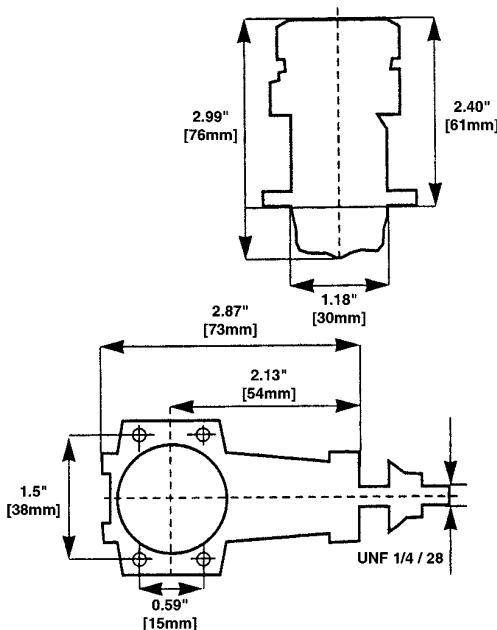

View#	Part#	Description
1	2226274	High Speed Needle
2	22020561	Carburetor Body O-ring
3	2211862	Needle Ratchet Spring Nut
4	22303108	Spray Bar
5	22250445	Throttle Barrel Guide Screw
6	22170815	Throttle Barrel Spring
7	22313090	Throttle Barrel
8	22333236	Throttle Arm
9	22263099	Idle Needle
10	22322648	Carburetor Body
11	22210286	Fuel Nipple
12	22250346	Screw Set
13	22073049	Needle Valve Assembly
14	22080210	Carburetor Retainer
15	22023104	Idle Needle O-ring
16	22592336	Throttle Barrel Dust Shield
17	2217279	Ratchet Spring
18	22170814	Throttle Barrel Stop Screw

Carburetor Parts List

G34H Dimensions

Exploded Views

G34H

G34H Ring w/o Muffler

Technical Specifications:

Displacement:	.34 cu.in. [5.5cc]
Bore x Stroke:	.787 x .669 in. [20 x 17.5mm]
Output:	BHP / R.P.M.- 1.15 @ 16,000
Weight w/o Muffler:	9.82 oz. [280 gr.]

Engine Parts List

View#	Part#	Description
1	22293230	Cylinder Head
2	22043233	Cylinder Liner
3	22202989	Piston
4	22232990	Piston Ring
5	22273024	Wrist Pin
6	22132077	Wrist Pin Retainer
7	22033234	Connecting Rod
8	22052954	Crankcase
9	22121192	Front Bearing
10	22122834	Rear Bearing
11	22012928	Crankshaft
12	22223023	Crankshaft Spacer
13	22103026	Lock Cone
14	22223109	Drive Washer
15	22223028	Prop Washer
16	22110245	Prop Nut
17	12162970	Carburetor
18	22262774	High Speed Needle
19	22020561	Carburetor Body O-ring
20	22080210	Carburetor Retainer
21	22283116	Backplate
22	22243041	Engine Gasket Set
23	22253042	Engine Screw Set
24	22482589	Exhaust Stack
25	12523410	Silent Muffler/Stack
26	22252647	Muffler Screw Set
27	22110247	Carburetor Retainer Nut
28	22210286	Fuel Nipple/Pressure Fitting
29	22243213	Exhaust Stack Gasket (5)
30	22222815	Thrust Washer