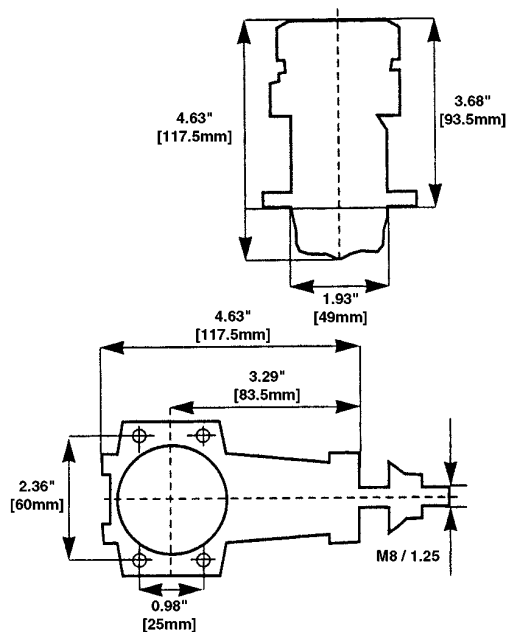

Carburetor Parts List

View#	Part#	Description
1	22262774	High Speed Needle
2	22020577	Carburetor Body O-ring
3	22111862	Needle Ratchet Spring Nut
4	22303685	Spray Bar
5	22250445	Throttle Barrel Guide Screw
6	22170815	Throttle Barrel Spring
7	22313126	Throttle Barrel
8	22333236	Throttle Arm
9	22263170	Idle Needle
10	22323124	Carburetor Body
11	22210286	Fuel Nipple
12	22253211	Screw Set
13	22073687	Needle Valve Assembly
14	22082016	Carburetor Retainer
15	22023104	Idle Needle O-ring
16	22593127	Throttle Barrel Dust Shield
17	22172779	Ratchet Spring
18	22170814	Throttle Barrel Stop Screw
not shown	22623366	Carburetor Intake Restrictor

G2300 Dimensions

Super
TIGRE

www.supertigre.com

SUPZ1040 for SUPG0248

Super
TIGRE

Exploded Views

G2300

G2300 Ring R/C w/Muffler

Technical Specifications:

Displacement:	1.40 cu.in. [23cc]
Bore x Stroke:	1.280 x 1.102 in. [32.5 x 28mm]
G2300 R/C Output:	BHP / R.P.M.- 3.7 @ 12,600
Weight w/ Muffler:	37.65 oz. [1073 gr.]
Suggested Props:	18x6, 18x8, 18x10

Engine Parts List

View#	Part#	Description
1	22293729	Cylinder Head
2	22043728	Cylinder Liner
3	22203727	Piston
4	22233767	Piston Ring
5	22272134	Wrist Pin
6	22132141	Wrist Pin Retainer
7	22033725	Connecting Rod
8	22053726	Crankcase
9	22121908	Front Bearing
10	22123002	Rear Bearing
11	22013724	Crankshaft
12	22220295	Crankshaft Spacer
13	22103754	Lock Cone
14	22223749	Drive Washer
15	22223758	Prop Washer
16	22113779	Prop Nut
17	12163765	Carburetor
18	22262774	High Speed Needle
19	22020577	Carburetor Body O-ring
20	22082016	Carburetor Retainer
21	22283639	Backplate
22	22243766	Engine Gasket Set
23	22253764	Engine Screw Set
24	12523768	Silent Muffler
25	22253940	Muffler Screws
26	22021254	Backplate O-ring
27	22210286	Fuel Nipple/Pressure Fitting
28	22243929	Muffler Gaskets
29	22210247	Carburetor Retainer Nut