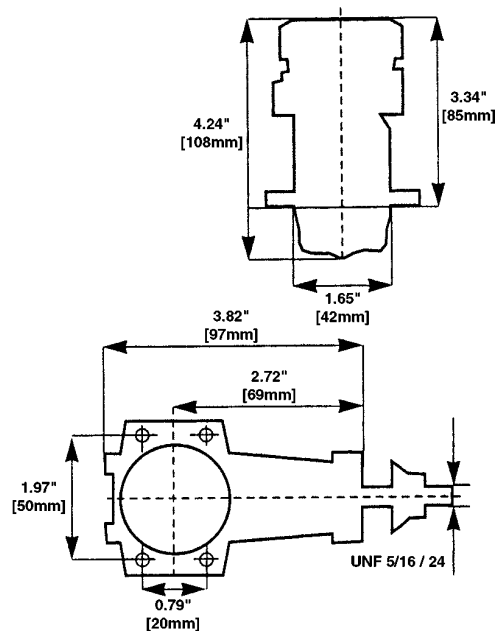

### Carburetor Parts List

View#	Part#	Description
1	22262774	High Speed Needle
2	22020562	Carburetor Body O-ring
3	22111862	Needle Ratchet Spring Nut
4	22302773	Spray Bar
5	22250445	Throttle Barrel Guide Screw
6	22170815	Throttle Barrel Spring
7	22313144	Throttle Barrel
8	22333236	Throttle Arm
9	22263099	Idle Needle
10	22322332	Carburetor Body
11	22210286	Fuel Nipple
12	22250346	Screw Set
13	22072813	Needle Valve Assembly
14	22082378	Carburetor Retainer
15	22023104	Idle Needle O-ring
16	22592342	Throttle Barrel Dust Shield
17	22172779	Ratchet Spring
18	22170814	Throttle Barrel Stop Screw Spring

## G90 Dimensions

*Super*  
**TIGRE**

www.supertigre.com

SUPZ1039 for SUPG0235

*Super*  
**TIGRE**

#### Technical Specifications:

Displacement:	.90 cu.in. [14.73cc]
Bore x Stroke:	1.083 x .976 in. [27.5 x 24.8mm]
G90 R/C Output:	BHP / R.P.M.- 2.5 @ 14,800
Weight w/ Muffler:	26.77 oz. [763 gr.]
Suggested Props:	11x8, 11x9, 12x7, 12x8, 12x9, 13x6, 13x7