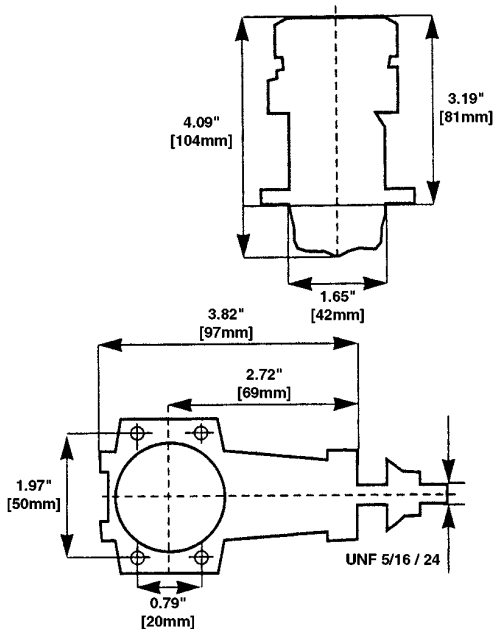

Carburetor Parts List

View#	Part#	Description
1	22262774	High Speed Needle
2	22020562	Carburetor Body O-ring
3	22111862	Needle Ratchet Spring Nut
4	22302773	Spray Bar
5	22250445	Throttle Barrel Guide Screw
6	22170815	Throttle Barrel Spring
7	22313144	Throttle Barrel
8	22333236	Throttle Arm
9	22263099	Idle Needle
10	22322332	Carburetor Body
11	22210286	Fuel Nipple
12	22250346	Screw Set
13	22072813	Needle Valve Assembly
14	22082378	Carburetor Retainer
15	22023104	Idle Needle O-ring
16	22592342	Throttle Barrel Dust Shield
17	22172779	Ratchet Spring
18	22170814	Throttle Barrel Stop Screw Spring

G61 Dimensions

Exploded Views

G61

G61 Ring R/C w/Muffler

Technical Specifications:

Displacement:	.61 cu.in. [9.95cc]
Bore x Stroke:	.945 x .866 in. [24 x 22mm]
G61 R/C Output:	BHP / R.P.M.- 1.75 @ 16,000
Weight w/ Muffler:	26.53 oz. [759 gr.]
Suggested Props:	10x8, 10x9, 11x7, 11x8, 12x6, 12x7

Engine Parts List

View#	Part#	Description
1	22292525	Cylinder Head
2	22042684	Cylinder Liner
3	22201847	Piston
4	22231205	Piston Ring
5	22271773	Wrist Pin
6	22131638	Wrist Pin Retainer
7	22032121	Connecting Rod
8	22053077	Crankcase
9	22121908	Front Bearing
10	22123543	Rear Bearing
11	22012445	Crankshaft
12	22220295	Crankshaft Spacer
13	22101912	Lock Cone
14	22221907	Drive Washer
15	22221903	Prop Washer
16	22112167	Prop Nut
17	12163146	Carburetor
18	22262774	High Speed Needle
19	22020562	Carburetor Body O-ring
20	22082378	Carburetor Retainer
21	22283574	Backplate
22	22243637	Engine Gasket Set
23	22253638	Engine Screw Set
24	22482519	Exhaust Stack
25	12523412	Silent Muffler
26	22253579	Muffler Screw Set
27	22110247	Carburetor Retainer Nut
28	22210286	Fuel Nipple/Pressure Fitting
29	22243221	Exhaust Stack Gasket (5)