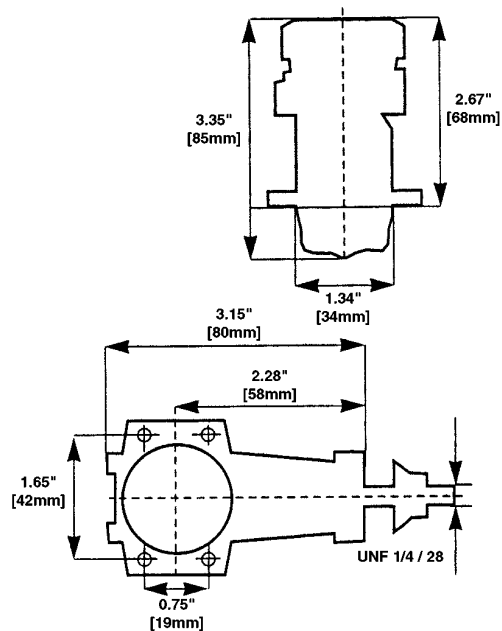

GS45 Dimensions