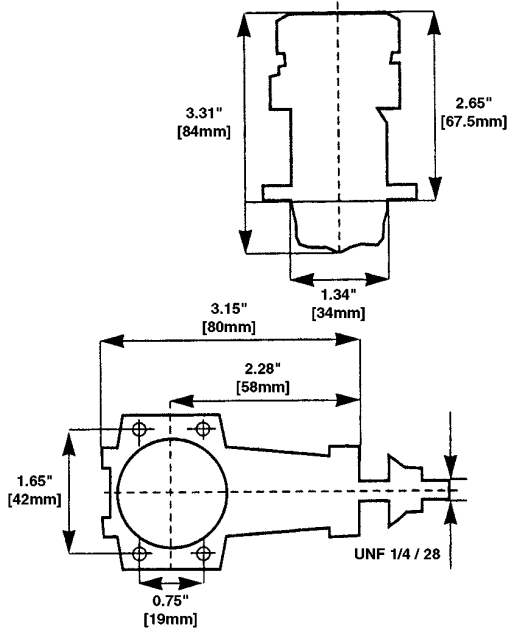

View#	Part#	Description
1	2226274	High Speed Needle
2	22020562	Carburetor Body O-ring
3	2211862	Needle Ratchet Spring Nut
4	2230275	Spray Bar
5	22250445	Throttle Barrel Guide Screw
6	22170815	Throttle Barrel Spring
7	22313144	Throttle Barrel
8	22333236	Throttle Arm
9	22263099	Idle Needle
10	22322404	Carburetor Body
11	22210286	Fuel Nipple
12	22250346	Screw Set
13	22072812	Needle Valve Assembly
14	22080212	Carburetor Retainer
15	22023104	Idle Needle O-ring
16	22592342	Throttle Barrel Dust Shield
17	2217279	Ratchet Spring
18	22170814	Throttle Barrel Stop Screw

### GS40 Dimensions

## GS40

GS40 Ring R/C w/Muffler

**Technical Specifications:**

Displacement:	.39 cu.in. [6.46cc]
Bore x Stroke:	.846 x .701 in. [21.5 x 17.8mm]
Output:	BHP / R.P.M.- 1.15 @ 15,500
Weight w/o Muffler:	13.05 oz. [372 gr.]
Suggested Props:	9x7, 9x8, 10x5, 10x6, 10x7, 11x4, 11x5