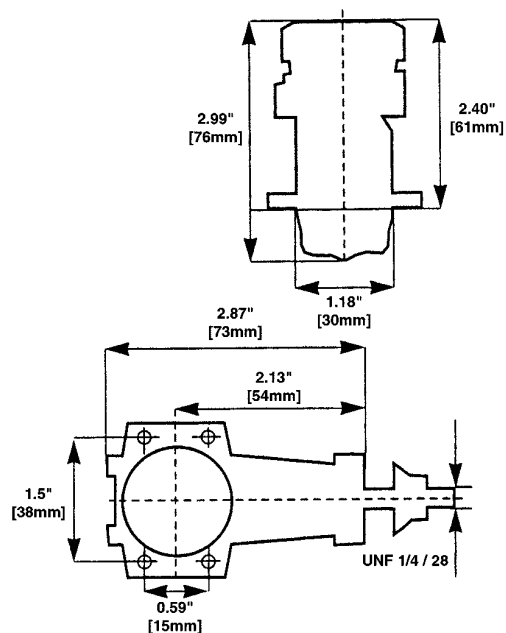

G34 Dimensions